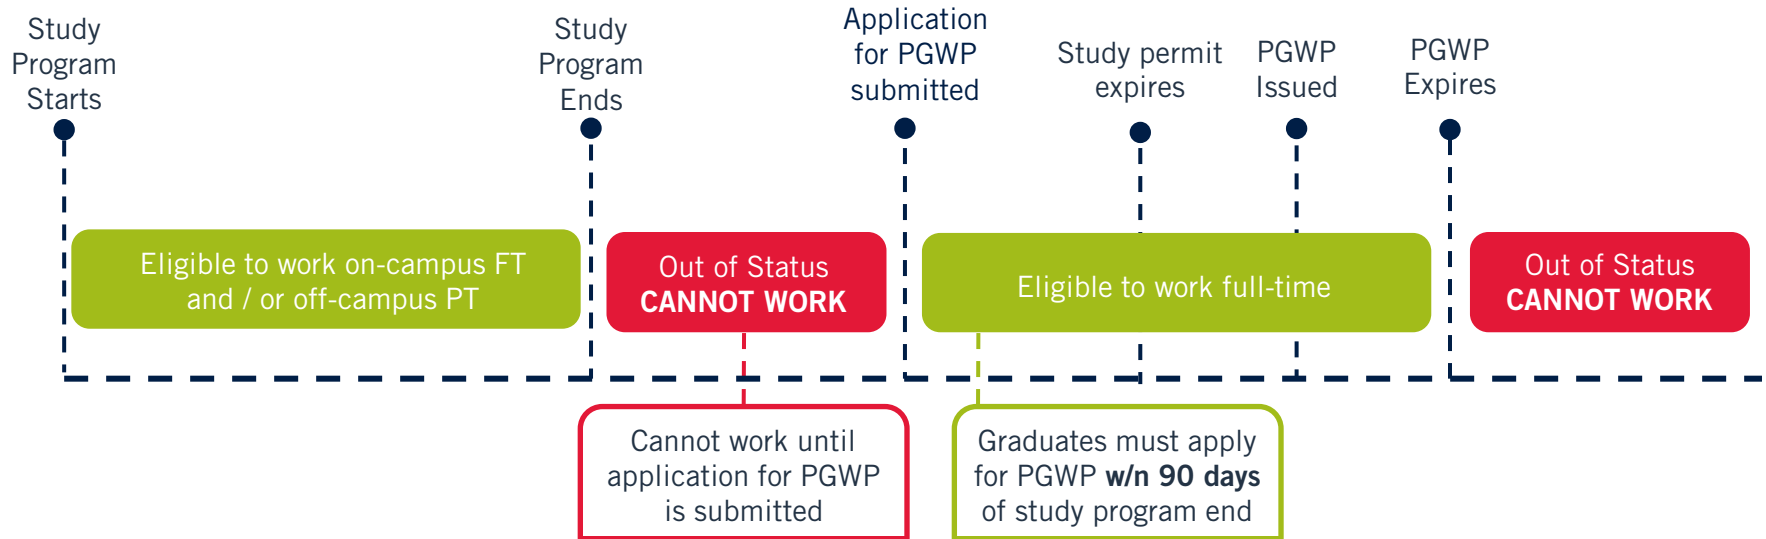

Eligibility to Work in Canada: Recent Graduates

Foreign Worker Applying for a Re-Entry Visa from within Canada

Applying for a Work Permit from Within Canada

Application submitted after the authorized period of stay

Applying for a Work Permit from Within Canada

Application submitted before the authorized period of stay