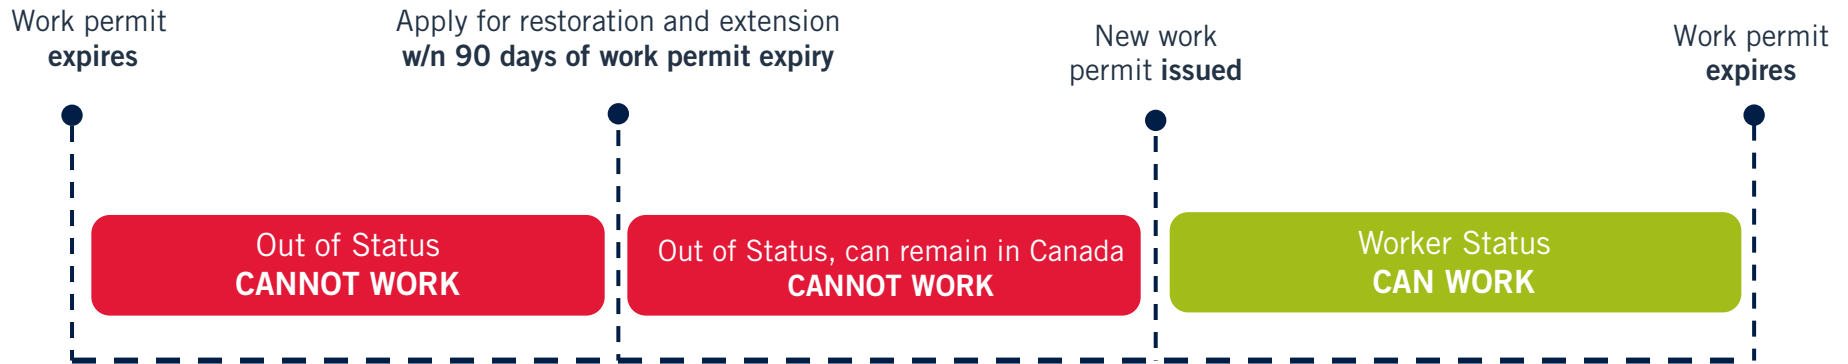

Eligibility to Work in Canada: Recent Graduates

Foreign Worker Applying for a Re-Entry Visa from within Canada

Applying for a Work Permit from Within Canada

Application submitted after the authorized period of stay

Applying for a Work Permit from Within Canada

Application submitted before the authorized period of stay