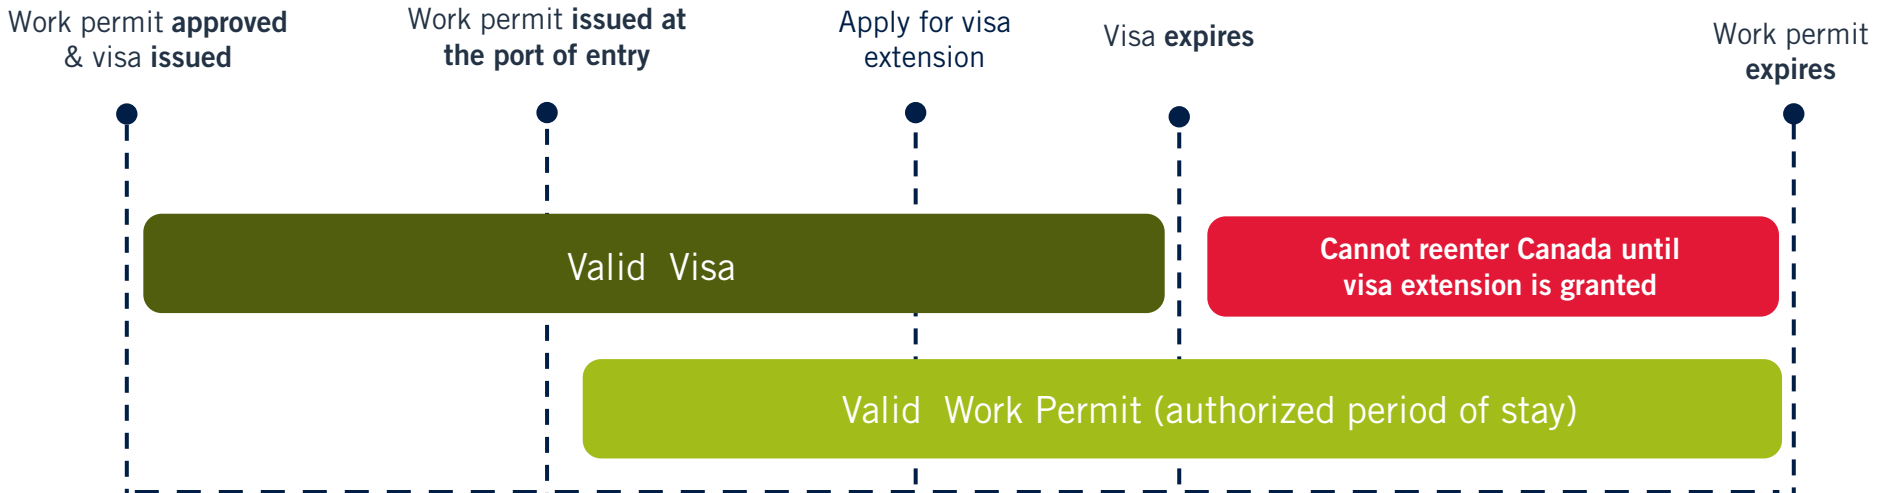

Eligibility to Work in Canada: Recent Graduates

Foreign Worker Applying for a Re-Entry Visa from within Canada

Applying for a Work Permit from Within Canada

Application submitted after the authorized period of stay

Applying for a Work Permit from Within Canada

Application submitted before the authorized period of stay